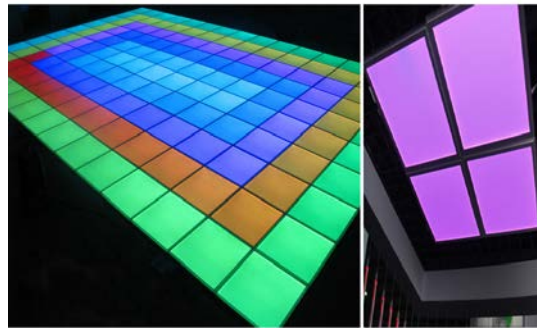

13046 RACETRACK RD SUITE 187 TAMPA FL 33626 813-463-2420

EAG-LED PANEL LIGHT

E-PLRGB-48W

LED QYT: 252 pcs
Power: 48W
Input 24V
Color: RGB
Ultra Thin: 9MM
Size : 2X4 FT
Material: PC / Aluminum
High Lumen Chip, IP 44
Lifespan: 50,000hrs