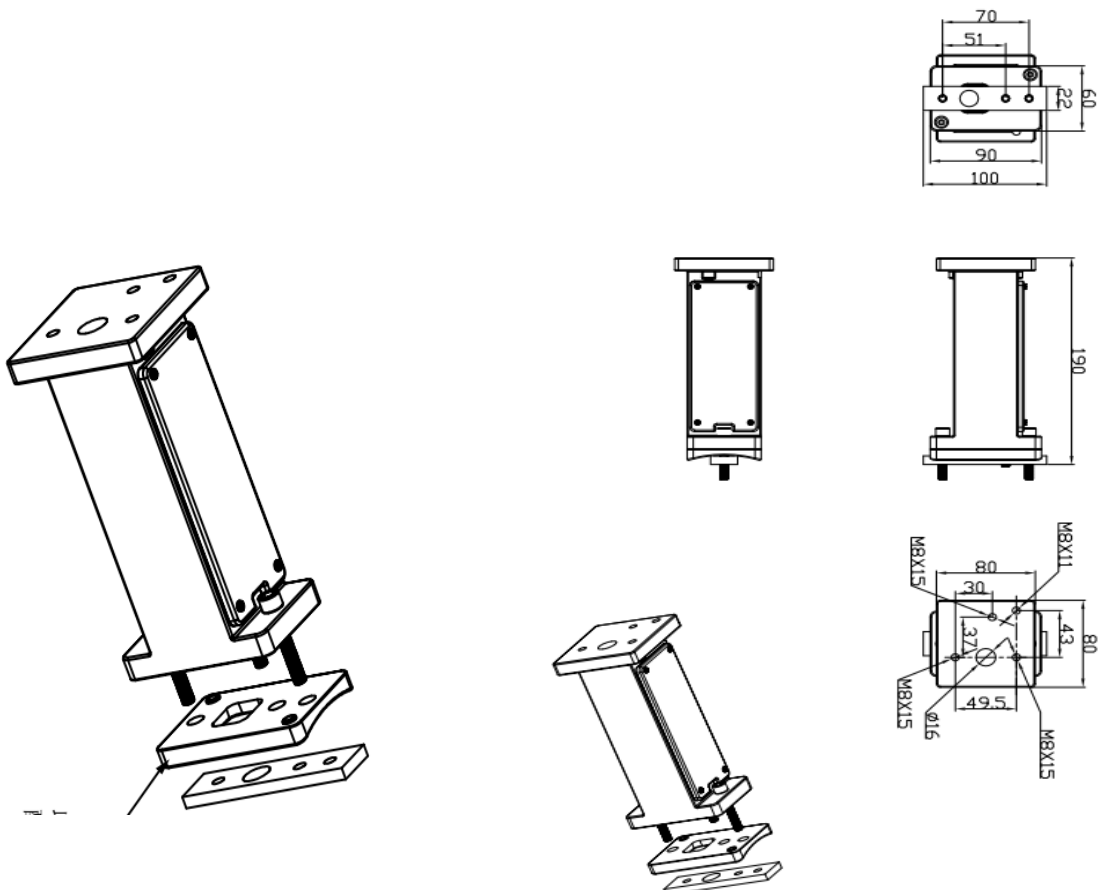

13046 RACETRACK RD SUITE 187 TAMPA FL 33626 813-463-2420

Brackets for Shoeboxes-Adjustable Mounting

- 1.Adjustable mounting
- 2.Unit: millimeter
- 3.Fit in round pole, the diameter of round pole cannot beyond 64mm

13046 RACETRACK RD SUITE 187 TAMPA FL 33626 813-463-2420

Brackets for Shoeboxes-Direct Mounting

1.Direct mounting

2.Unit: millimeter

3.Fit in square pole and round pole, see from the diagram there is a arc conversion of gasket, when the pole is round, please don't move out, when the pole is square, please move out.

13046 RACETRACK RD SUITE 187 TAMPA FL 33626 813-463-2420

Brackets for Shoe Boxes-Yoke Mount

1. Yoke mounting
2. Unit: millimeter
3. Fit in square pole and wall-pack