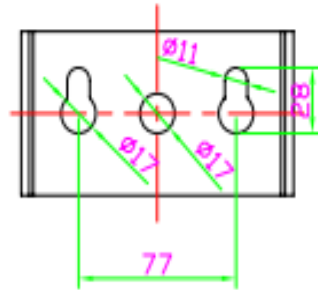

Brackets for Shoe Boxes-Yoke Mount

1. Yoke mounting
2. Unit: millimeter
3. Fit in square pole and wall-pack