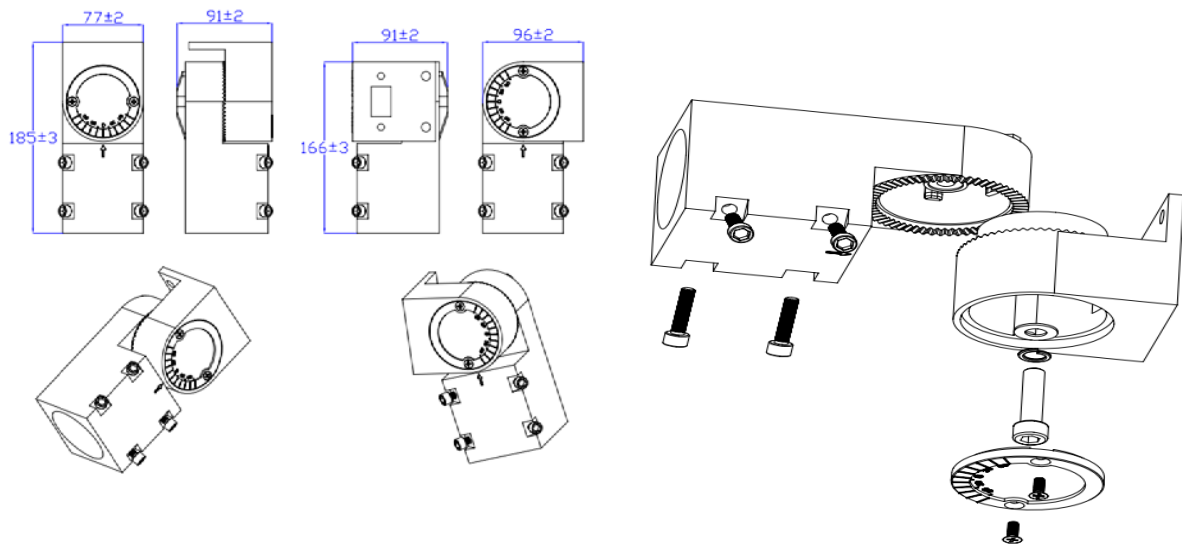

13046 RACETRACK RD SUITE 187 TAMPA FL 33626 813-463-2420

Brackets for Shoeboxes-Adjustable Mounting

- 1.Adjustable mounting
- 2.Unit: millimeter
- 3.Fit in round pole, the diameter of round pole cannot beyond 64mm

13046 RACETRACK RD SUITE 187 TAMPA FL 33626 813-463-2420

Brackets for Shoeboxes-Direct Mounting

1.Direct mounting

2.Unit: millimeter

3.Fit in square pole and round pole, see from the diagram there is a arc conversion of gasket, when the pole is round, please don't move out, when the pole is square, please move out.

13046 RACETRACK RD SUITE 187 TAMPA FL 33626 813-463-2420

Brackets for Shoe Boxes-Yoke Mount

1. Yoke mounting
2. Unit: millimeter
3. Fit in square pole and wall-pack