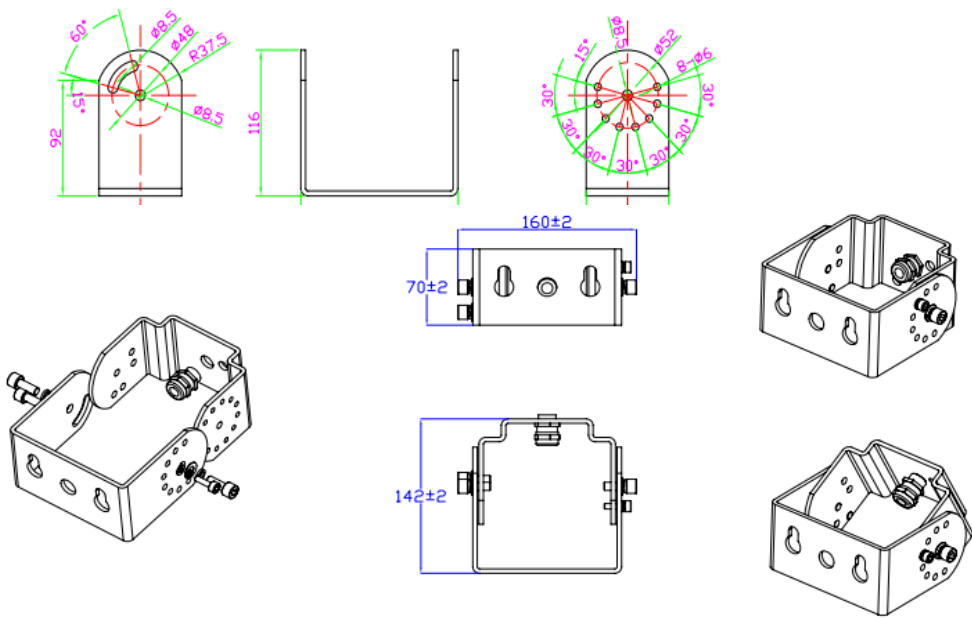

13046 RACETRACK RD SUITE 187 TAMPA FL 33626 813-463-2420

Brackets for Shoeboxes-Adjustable Mounting

- 1.Adjustable mounting
- 2.Unit: millimeter
- 3.Fit in round pole, the diameter of round pole cannot beyond 64mm

13046 RACETRACK RD SUITE 187 TAMPA FL 33626 813-463-2420

Brackets for Shoeboxes-Direct Mounting

1.Direct mounting

2.Unit: millimeter

3.Fit in square pole and round pole, see from the diagram there is a arc conversion of gasket, when the pole is round, please don't move out, when the pole is square, please move out.

13046 RACETRACK RD SUITE 187 TAMPA FL 33626 813-463-2420

Brackets for Shoe Boxes-Yoke Mount

1. Yoke mounting
2. Unit: millimeter
3. Fit in square pole and wall-pack